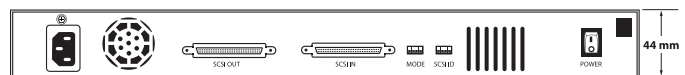

BACK

OpenEye

North America

888.542.1103 Toll Free • 509.232.5261

509.777.6702 Fax • Liberty Lake, WA • www.openeye.net

26931AF

Copyright ©2008 OpenEye. All Rights Reserved. Information contained in this document is subject to change without prior notice. OpenEye does its best to provide accurate information but cannot be held responsible for typos or mistakes.