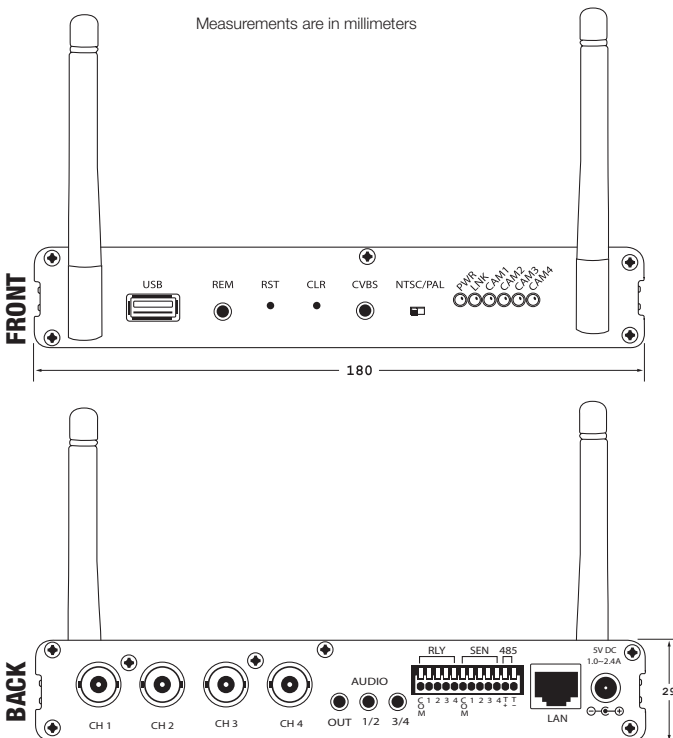

VIDEO ENCODER WIRELESS 1CH & 4CH

VIDEO ENCODER WIRELESS 1CH & 4CH

PRODUCT SPECIFICATIONS

	NE-VS104EW	NE-VS100EW
Operating System	Embedded Linux	
Flash Memory	Bootloader 2MB, Program 32MB	
Main Memory	SDRAM 32MB	
CPU	32Bit RISC 200MHz	
Power Usage	5VDC 2.4A (1A for USB)	
Video Input	4BNC Analog Composite	1BNC Analog Composite
Video Output	1/8" Mini Connector	1BNC Connector
Compression Type	MPEG-2/4, MJPEG	
Frame Rate	NTSC: 30PPS @ 704x480, 352x240 PAL: 120PPS @ 704x576, 352x288	
Resolution	NTSC: 704x480, 352x240 / PAL: 704x576, 352x288	
Wireless LAN	802.11 b and g 54Mbps (Only Available in Wireless Models)	
RS-232/RS-485	Console Port/ PTZ Control	
Audio Input	2CH Stereo 1/8" Mini, Built in Pre-Amp	1CH Mono 1/8" Mini, Built in Pre-Amp
Sensor Input	Digital Input 4CH	Digital Input 1CH
Alarm Output	Digital Output 4CH	Digital Output 1CH
Size	98(L)x180(W) x 29(H) mm	98(L)x120(W) x 29(H) mm
Weight	App. 3Kg	App. 2Kg
Finish	Matte Black	

FEATURES

- » Supports Dynamic IP Addresses
- » Up to 4 Sensor Inputs / Outputs
- » Free Remote Recording Software
- » Up to 4 Channel Audio Input
- » Remote System Operation & Configuration
- » 120 PPS Real Time Display
- » Supports Pan/Tilt/Zoom Cameras
- » Scheduled Recording Modes
- » Dual-Stream Technology (Supports Two Simultaneous Streams)
- » Decoder Available for Analog Output
- » Encryption: 64/128 bit WEP

MODELS

NE-VS104EW

OpenEye 4 Channel Wireless Video Encoder

NE-VS100EW

OpenEye 1 Channel Wireless Video Encoder

NE-VS104EW - 4 CHANNEL

NE-VS100EW - 1 CHANNEL

OpenEye