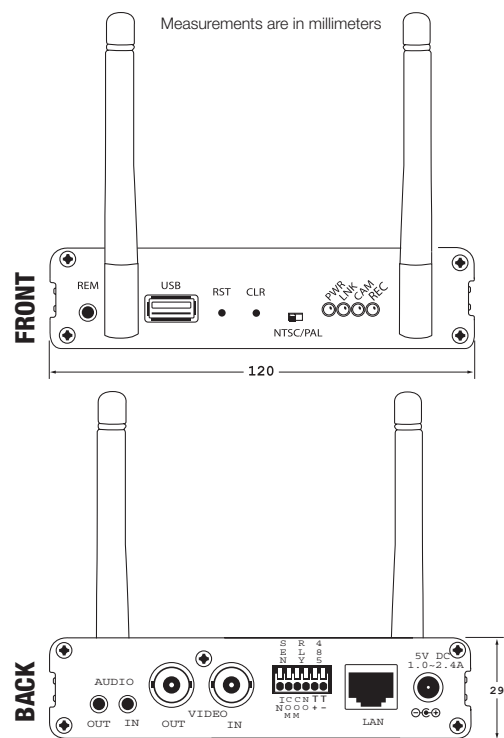

VIDEO ENCODER WIRELESS 1CH & 4CH

VIDEO ENCODER WIRELESS 1CH & 4CH

PRODUCT SPECIFICATIONS

	NE-VS104EW	NE-VS100EW
Operating System	Embedded Linux	
Flash Memory	Bootloader 2MB, Program 32MB	
Main Memory	SDRAM 32MB	
CPU	32Bit RISC 200MHz	
Power Usage	5VDC 2.4A (1A for USB)	
Video Input	4BNC Analog Composite	1BNC Analog Composite
Video Output	1/8" Mini Connector	1BNC Connector
Compression Type	MPEG-2/4, MJPEG	
Frame Rate	NTSC: 30PPS @ 704x480, 352x240 PAL: 120PPS @ 704x576, 352x288	
Resolution	NTSC: 704x480, 352x240 / PAL: 704x576, 352x288	
Wireless LAN	802.11 b and g 54Mbps (Only Available in Wireless Models)	
RS-232/RS-485	Console Port/ PTZ Control	
Audio Input	2CH Stereo 1/8" Mini, Built in Pre-Amp	1CH Mono 1/8" Mini, Built in Pre-Amp
Sensor Input	Digital Input 4CH	Digital Input 1CH
Alarm Output	Digital Output 4CH	Digital Output 1CH
Size	98(L)x180(W) x 29(H) mm	98(L)x120(W) x 29(H) mm
Weight	App. 3Kg	App. 2Kg
Finish	Matte Black	

MODELS

NE-VS104EW

OpenEye 4 Channel Wireless Video Encoder

NE-VS100EW

OpenEye 1 Channel Wireless Video Encoder

NE-VS104EW - 4 CHANNEL

NE-VS100EW - 1 CHANNEL

OpenEye